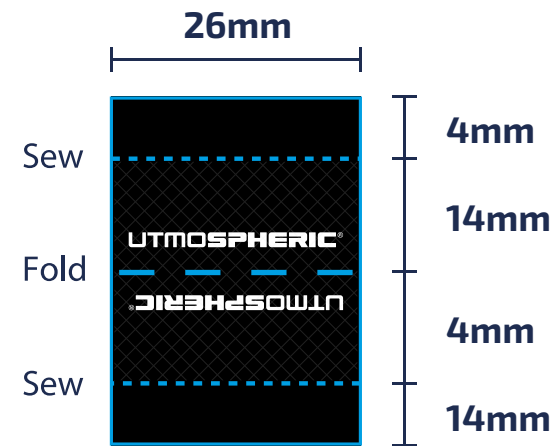

Utmospheric Woven Flag / Dark / 26x36 mm
LSAWDS026x36 / Recycled Polyester